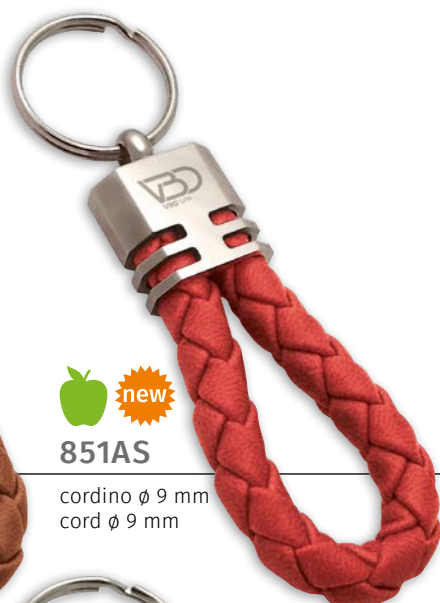

Available colors Apple Skin cord \varnothing 9 mm

Brown Grey Red Black

Colori disponibili cordino Apple Skin \varnothing 6 mm

Available colors Apple Skin cord \varnothing 6 mm

White Black Dark Red

857AS

cordino ø 9 mm
cord ø 9 mm