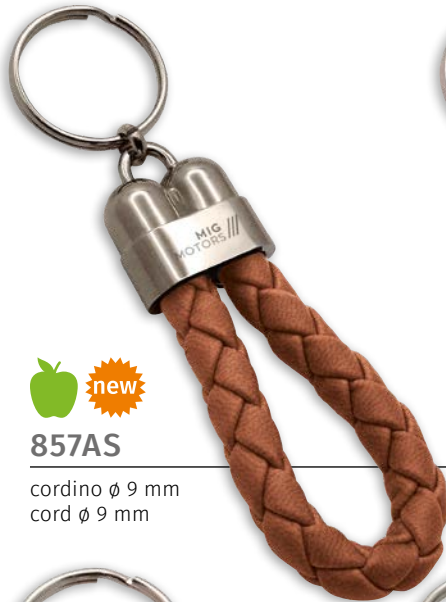

Colori disponibili cordino Apple Skin ϕ 9 mm
Available colors Apple Skin cord ϕ 9 mm

857AS

cordino ϕ 9 mm
cord ϕ 9 mm